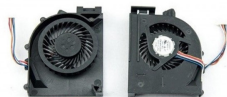

LENOVO IBM Thinkpad E420, E425, E525, E520 cooler / fan

Generuota 2026-04-07

Name	Description
Number of contacts	4 pin
Side	CPU
CODE	LE-1F