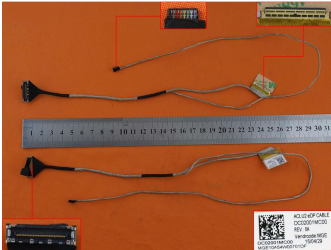

LENOVO IDEAPAD G50-30 G50-45 G50-70 Z50-45 Z50-70 SCREEN CABLE / CABLE

Generuota 2026-06-27

Name	Description
CODE	-
MODELS	Lenovo IdeaPad G50-30 G50-45 G50-70 Z50-45 Z50-70
CONNECTION	-
MANUFACTURER CODE	DC02001MC00