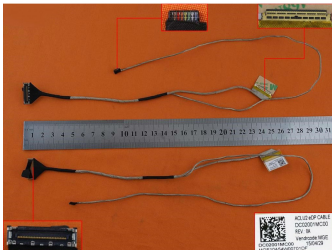

LENOVO IDEAPAD G50-30 G50-45 G50-70 Z50-45 Z50-70 SCREEN CABLE / CABLE

Generuota 2026-04-06

Name	Description
CODE	-
MODELS	Lenovo IdeaPad G50-30 G50-45 G50-70 Z50-45 Z50-70
CONNECTION	-
MANUFACTURER CODE	DC02001MC00