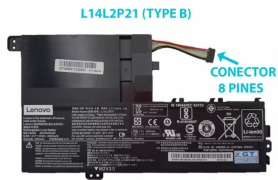

SMART ELECTRONICS  
SALE / REPAIR

CONTACT US | +370 639 77277

QUICK PRODUCTS DELIVERY

1-2 w.d.

**Lenovo** Original.

LENOVO L14L2P21, 4050mAh, Original Laptop battery

Generuota 2026-04-07

Name	Description
CAPACITY	4050 mAh