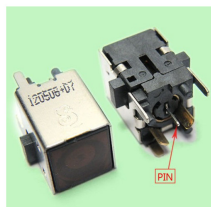

Dell Inspiron ONE 2305 2320 2205 Charging Port

Generuota 2026-04-18

Name	Description
CODE	180628353522
MODELS	Dell Inspiron ONE 2305 2320 2205
MANUFACTURER CODE	-