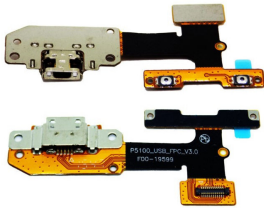

**Lenovo YOGA Tab 3 YT3-X50L yt3-x50f yt3-x50 yt3-x50m p5100\_usb\_fpc\_v3.0 USB  
tablet USB port**

Generuota 2026-04-06

Name

Description

CODE

-

MODELS

Lenovo YOGA Tab 3 YT3-X50L yt3-x50f yt3-x50 yt3-x50m