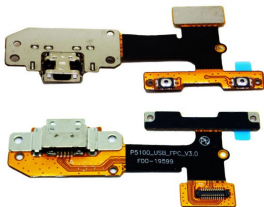

Lenovo YOGA Tab 3 YT3-X50L yt3-x50f yt3-x50 yt3-x50m p5100_usb_fpc_v3.0 USB tablet USB port

Generuota 2026-05-27

Name

Description

CODE

-

MODELS

Lenovo YOGA Tab 3 YT3-X50L yt3-x50f yt3-x50 yt3-x50m