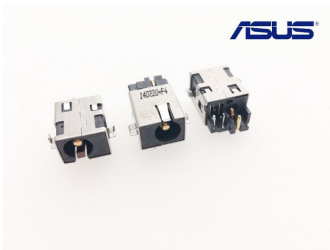

ASUS F502C, F502, X500, X501A, X502C, X502CA, X402, S551L, V551L, F502C Laptop Charging Port

Generuota 2025-04-06

Name	Description
CODE	AS-23Z
MODELS	ASUS F502C, F502, X500, X501A, X502C, X502CA, X402, S551L, V551L, F502C, F502CA, F502S, S551, S551LA, F402CA-WX167H, F502CA-EB31, V551L, F502C, F502CA, F502S, X301V, X401F, X401V, X410A-RHCLN35
DIMENSIONS	5.5 x 2.5 mm