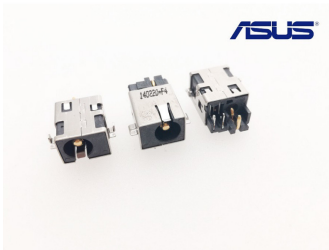

ASUS F502C, F502, X500, X501A, X502C, X502CA, X402, S551L, V551L, F502C Laptop Charging Port

Generuota 2026-04-12

Name	Description
CODE	AS-23Z
MODELS	ASUS F502C, F502, X500, X501A, X502C, X502CA, X402, S551L, V551L, F502C, F502CA, F502S, S551, S551LA, F402CA-WX167H, F502CA-EB31, V551L, F502C, F502CA, F502S, X301V, X401F, X401V, X410A-RHCLN35
DIMENSIONS	5.5 x 2.5 mm