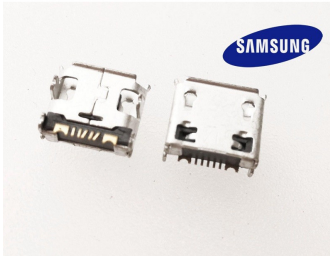

SAMSUNG Galaxy Nexus I9250, C3312, C3330, C3350 phone Micro USB charging socket / connector

Generuota 2026-05-21

Name	Description
CODE	SA-10M
MODELS	SAMSUNG Galaxy Nexus I9250, C3312, C3330, C3350, C3350, C3520, C3560, C3752, C3782, E2222, E2530, I9250, S5570, I9103, i9250, E329, S5360, GB70, S239, 559, W999, S3850, S6102, GB70, I9070, S6352, S5360, S5570, Y Duos S5300, Pocket S5360, S5380, S5570, S5610, S6102, S6802, Galaxy S5, S6, Note3 4 W999, I9128, Pop i559, i9103, S6352, s6108, i9070, i9050, i699, i727, b9062, s6358, s6102, s6352, s7562i, I9070i, I739, Ace Duos S6352, Duos S7572, Mpower TV S239
MANUFACTURER CODE	-
CONNECTION	7 pin