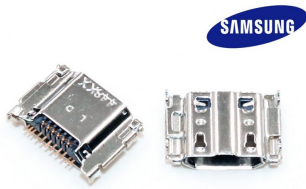

SAMSUNG Galaxy Tab4 SM-T700, T705C, T800, T805 Tablet Micro USB Charging Socket / Connector

Generuota 2026-07-06

Name

Description

CODE

SA-3M

MODELS

SAMSUNG Galaxy Tab4 SM-T700, T705C, T800, T805, T805C, T330, T331, T335, Tab 4 8.0 T230, T231, T320, T321, T530, T531, P5200, i9200, S7562, GT-S7562, I8190, S3 I8160, S7560, I9200, I9000, S5830, S7562, C6712, I8160, I9082, E2252, N7100, Galaxy S3 i9300, i9305, i535, i747, L710, T999, 9308, I939, I535, I747, T999, S3, 939, P600, N5100, T311, i939, t700, t-700