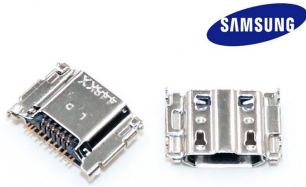

**SAMSUNG Galaxy Tab4 SM-T700, T705C, T800, T805 Tablet Micro USB Charging Socket / Connector**

Generuota 2026-07-06

Name	Description
<b>MODELS</b>	SAMSUNG Galaxy Tab4 SM-T700, T705C, T800, T805, T805C, T330, T331, T335, Tab 4 8.0 T230, T231, T320, T321, T530, T531, P5200, i9200, S7562, GT-S7562, I8190, S3 I8160, S7560, I9200, I9000, S5830, S7562, C6712, I8160, I9082, E2252, N7100, Galaxy S3 i9300, i9305, i535, i747, L710, T999, 9308, I939, I535, I747, T999, S3, 939, P600, N5100, T311, i939, t700, t-700
<b>MANUFACTURER CODE</b>	-
<b>CODE</b>	SA-3M