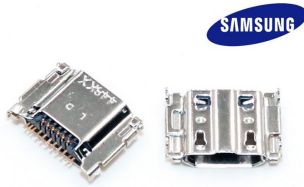

SAMSUNG Galaxy Tab4 SM-T700, T705C, T800, T805 Tablet Micro USB Charging Socket / Connector

Generuota 2026-05-21

Name	Description
CODE	SA-3M
MODELS	SAMSUNG Galaxy Tab4 SM-T700, T705C, T800, T805, T805C, T330, T331, T335, Tab 4 8.0 T230, T231, T320, T321, T530, T531, P5200, i9200, S7562, GT-S7562, I8190, S3 I8160, S7560, I9200, I9000, S5830, S7562, C6712, I8160, I9082, E2252, N7100, Galaxy S3 i9300, i9305, i535, i747, L710, T999, 9308, I939, I535, I747, T999, S3, 939, P600, N5100, T311, i939, t700, t-700
MANUFACTURER CODE	-