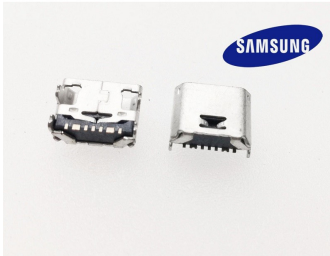

Micro USB charging socket for SAMSUNG Galaxy Core Prime G360F phone

Generuota 2026-04-12

Name	Description
CODE	SA-9M
MODELS	SAMSUNG Galaxy Core Prime G360F, i879, i8552, i869, NEO i9060, i9060i, i9152, i9150, Grand Neo i9080, i8552, i9082, Grand i9080, i9082, i9060, i8550, Core Prime G360, G361, Tab E T560, T561, G360F, SM-G360F, G360G, G360P, G361, G361F, SM-G361, G360F/H/DS, M/DS,G361F/H, Galaxy Core Prime VE, i8550, i8552, i9080, i9082
MANUFACTURER CODE	-
CONNECTION	7 pin