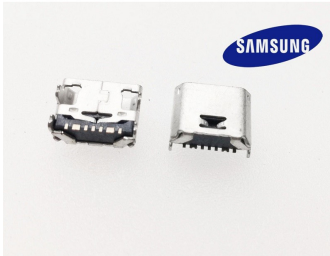

**Micro USB charging socket for SAMSUNG Galaxy Core Prime G360F phone**

Generuota 2026-07-06

Name	Description
CODE	SA-9M
MODELS	SAMSUNG Galaxy Core Prime G360F, i879, i8552, i869, NEO i9060, i9060i, I9152, I9150, Grand Neo I9080, I8552, I9082, Grand i9080, i9082, i9060, I8550, Core Prime G360, G361, Tab E T560, T561, G360F, SM-G360F, G360G, G360P, G361, G361F, SM-G361, G360F/H/DS, M/DS,G361F/H, Galaxy Core Prime VE, I8550, I8552, I9080, I9082
MANUFACTURER CODE	-
CONNECTION	7 pin