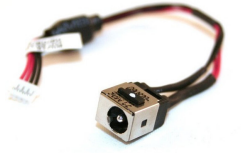

DELL INSPIRON MINI 9 10 CHARGING SOCKET WITH CABLE

Generuota 2026-05-21

Name	Description
CODE	150801353457
MODELS	Dell Inspiron Mini 9 10
DIMENSIONS	7.4 mm x 5.0 mm
CONNECTION	4 pin