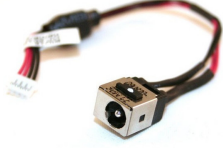

DELL INSPIRON MINI 9 10 CHARGING SOCKET WITH CABLE

Generuota 2025-04-05

Name	Description
CODE	150801353457
MODELS	Dell Inspiron Mini 9 10
DIMENSIONS	7.4 mm x 5.0 mm
CONNECTION	4 pin