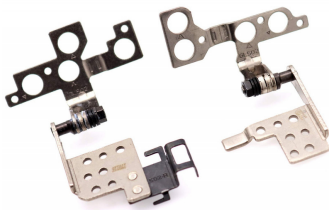

ASUS GL502, GL502V, GL502VT, GL502VS laptop hinge (set)

Generuota 2026-06-26

Name	Description
SCREEN SIZE	15.6"
CODE	(AS-10V)
MODELS	ASUS ROG GL502, GL502V, GL502VT, GL502VS, GL502VM, S5VT, Strix FX60, ZX60, FX60VM, ZX60VM, GL502-S5VT, FX60V ZX60V, GL502-S5V, GL502-S5VT
MANUFACTURER CODE	GL502-L, GL502-R
ACCESSORIES	Left / right (set)
SERVICE	COMPUTER REPAIR ALL OVER LITHUANIA! Attention to those in a hurry: we can take the computer for repair ourselves and return it repaired via courier (in the entire territory of Lithuania). Order the service, hand over the parcel to the courier, and upon receiving the repaired device, you can pay for the repair in cash. Convenient and safe!