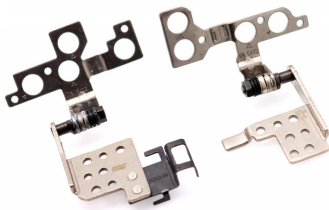

ASUS GL502, GL502V, GL502VT, GL502VS laptop hinge (set)

Generuota 2025-03-29

Name	Description
SCREEN SIZE	15.6"
CODE	(AS-10V)
MODELS	ASUS ROG GL502, GL502V, GL502VT, GL502VS, GL502VM, S5VT, Strix FX60, ZX60, FX60VM, ZX60VM, GL502-S5VT, FX60V ZX60V, GL502-S5V, GL502-S5VT
MANUFACTURER CODE	GL502-L, GL502-R
ACCESSORIES	Left / right (set)
SERVICE	COMPUTER REPAIR ALL OVER LITHUANIA! Attention to those in a hurry: we can take the computer for repair ourselves and return it repaired via courier (in the entire territory of Lithuania). Order the service, hand over the parcel to the courier, and upon receiving the repaired device, you can pay for the repair in cash. Convenient and safe!