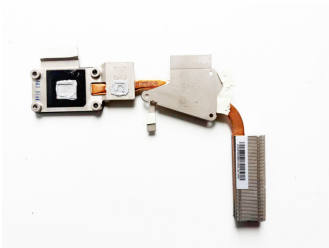

Toshiba Satellite L670D, L670D-13T, L670D-109 AT0CP0090M0 heatsink

Generuota 2026-06-24

Name	Description
Condition	Used
Type	Original