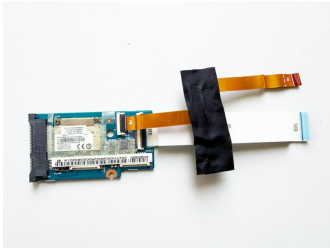

ACER ASPIRE S3-391, MS2346 AR5BMD22 WiFi Card with Board

Generuota 2026-06-23

Name	Description
Condition	Used
Type	Original