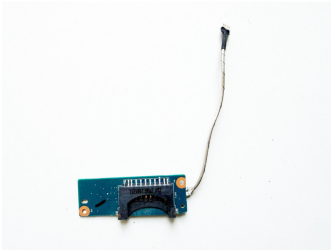

**ACER ASPIRE S3-391, S3-951, MS2346 48.4QP03.021 SD Card Reader Board with Cable**

Generuota 2026-06-23

Name Description

Condition Used

Type Original